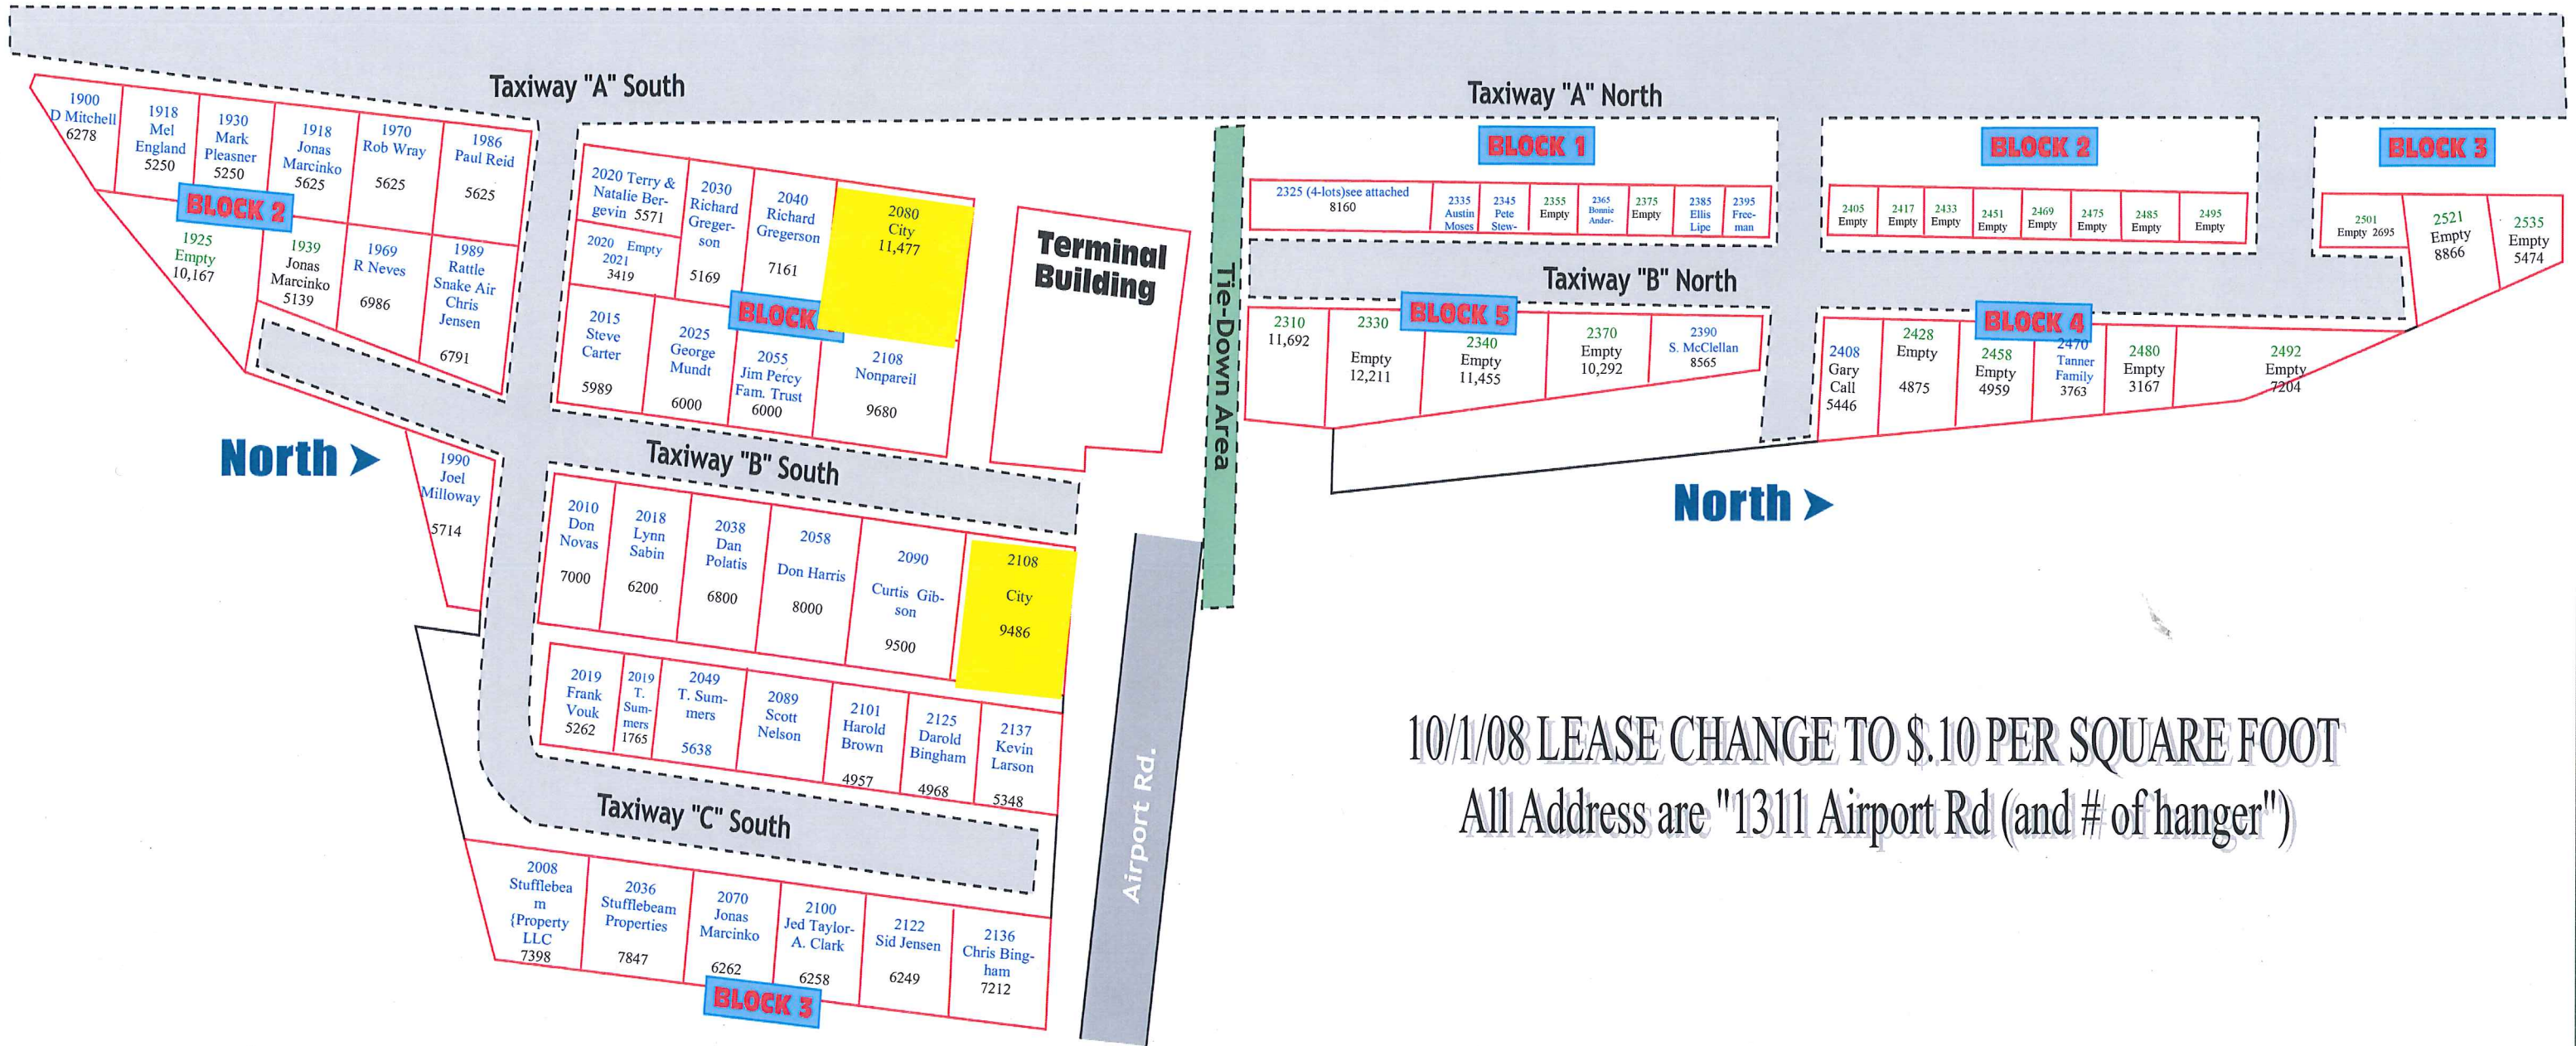

Blackfoot McCarley Field

10/1/08 LEASE CHANGE TO \$.10 PER SQUARE FOOT
 All Address are "1311 Airport Rd (and # of hanger)"